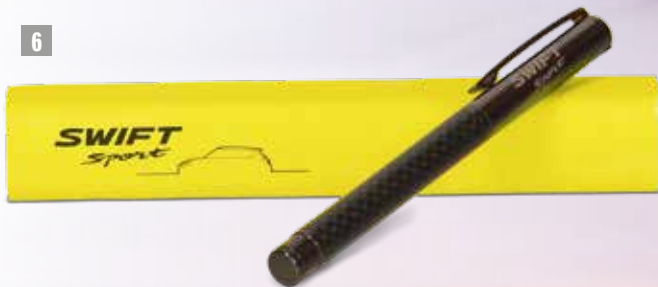

### 7 SWIFT SPORT KEY RING

Yellow/grey looped rubber key ring with SWIFT Sport logo.

**990F0-SPKEY-000**

5

6

7