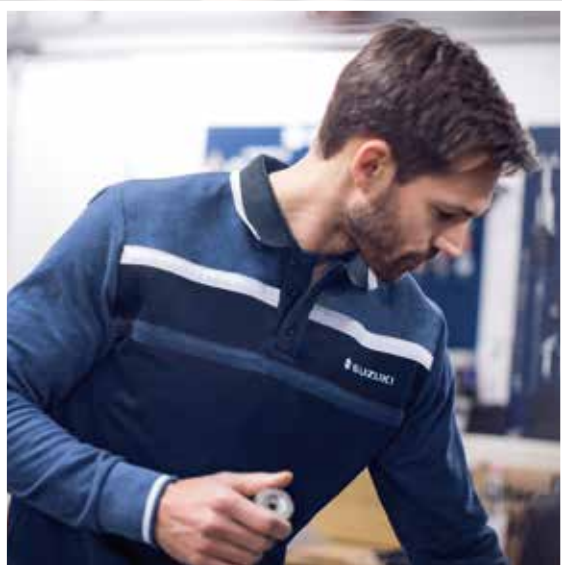

# TEAM BLUE

**I NEED THE BEST MATERIALS, THE BEST TOOLS. LIFE'S TOO SHORT FOR POOR EQUIPMENT. THAT ONLY BRINGS TROUBLE. I WANT SUCCESS AND I WANT TO SURROUND MYSELF WITH THINGS THAT NOT ONLY LOOK GOOD BUT REALLY DO THE BUSINESS, TOO. GOOD GEAR SAVES TIME AND MAKES LIFE SIMPLER AND BETTER. THEN THINGS GET MOVING AND THERE'S NO STOPPING ME.**