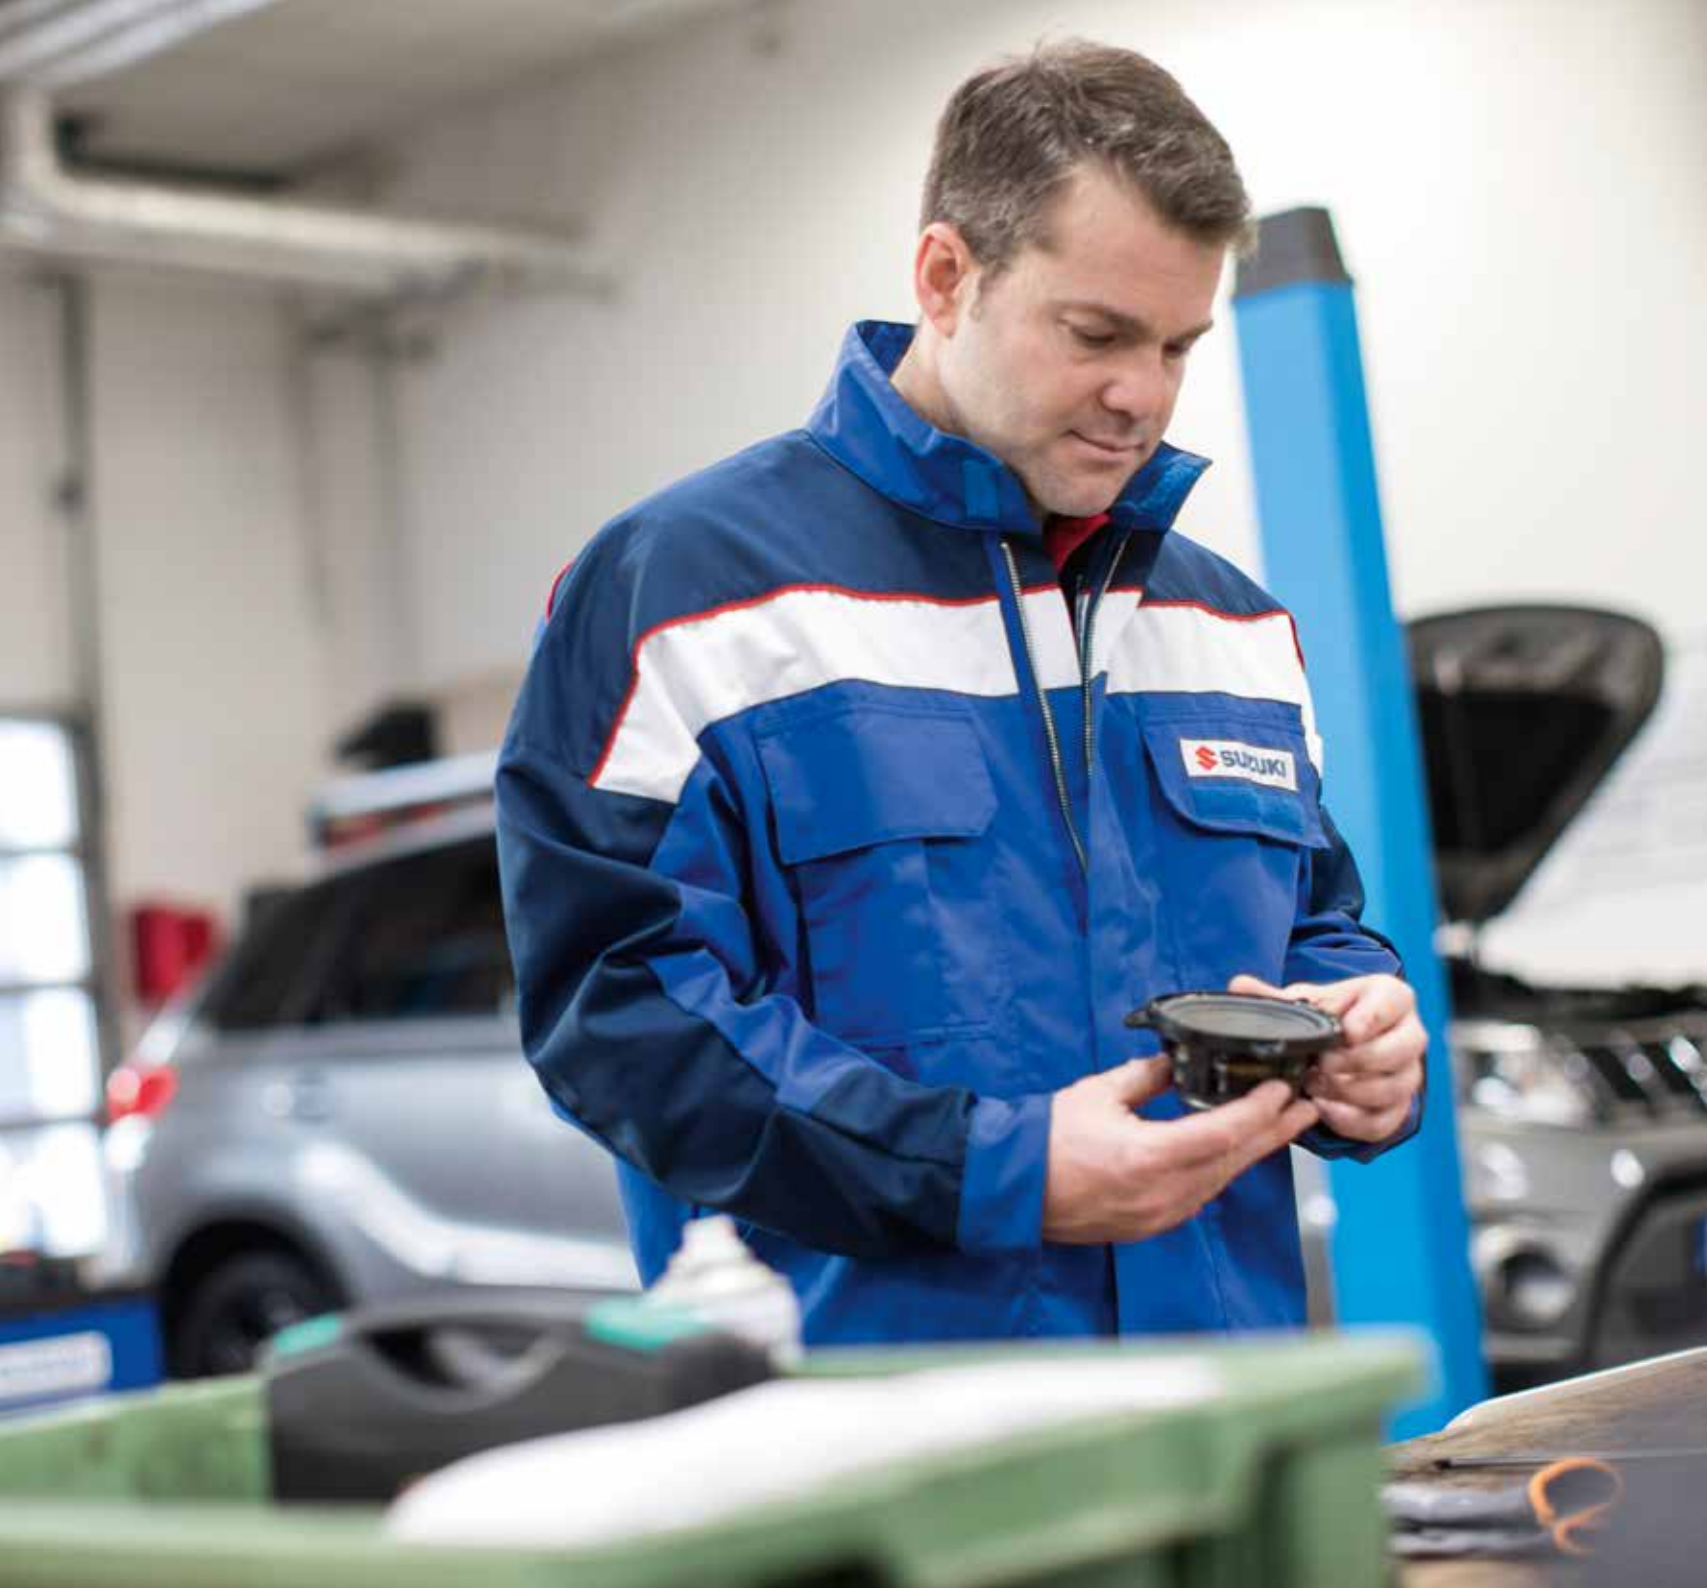

# WORKSHOP

**WHEN I REPAIR SOMETHING, I GET IT UP AND RUNNING AGAIN LIKE ON DAY ONE. I'M NOT ONE FOR HALF MEASURES. I'VE NO TIME FOR SHODDY WORK. I'M NOT INTERESTED IN CHEAP SPARE PARTS OR SECOND-CLASS WORKWEAR. IT NEEDS TO FIT WELL, TAKE PLENTY OF PUNISHMENT AND LOOK GOOD.**